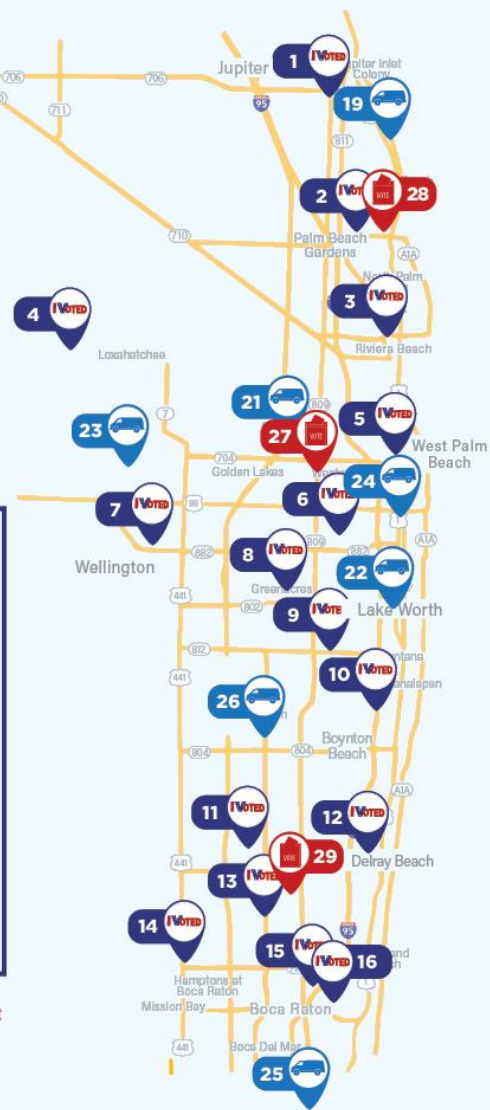

- **19** Juno Beach Town Center
  340 Ocean Dr, Juno Beach
- **20** Loula V. York Branch Library
  525 Bacom Point Rd, Pahokee
- **21** Okeechobee Blvd Branch Library
  5689 Okeechobee Blvd, West Palm Beach
- **22** Osborne Community Center
  1699 Wingfield St, Lake Worth
- **23** Royal Palm Beach Town Hall
  1050 Royal Palm Beach Blvd, RPB
- **24** South Olive Community Center
  345 Summa St, West Palm Beach
- **25** Sugar Sand Park Community Center
  300 S. Military Trl, Boca Raton
- **26** West Boynton Beach Branch Library
  9451 Jog Rd, Boynton Beach
- **27** SOE Main Office*
  240 S. Military Trl, West Palm Beach
- **28** SOE North County Branch Office*
  Northeast County Courthouse
  3188 P.G.A. Blvd, FM #2401, PBG
- **29** SOE South County Branch Office*
  Southeast PBC Administrative Complex
  345 S. Congress Ave, Delray Beach

Early Voting site

Secure drop box

Mobile van ballot drop off

* 24/7 Video Monitored Secure Drop Box

Vote-By-Mail ballots must be received by 7 p.m. at the Main SOE office on Tuesday, November 3rd

Registered voters in Palm Beach County can vote at any Early Voting location. All Early Voting locations have a mobile van or secure drop box for mail ballot drop off.

Wendy Sartory Link
Palm Beach County Supervisor of Elections

Main Office: 240 South Military Trail, WPB, FL 33415
P: (561) 656-6200 | F: (561) 656-6287
Hours for All Offices: M - F 8:30 AM - 5:00 PM