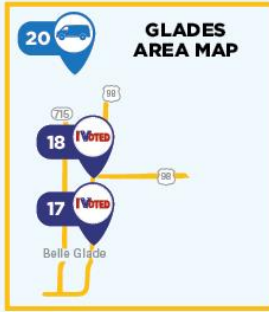

# Palm Beach County Early Voting Sites & Vote-By-Mail Ballot Drop Off Locations

Early Voting is Monday, October 19, 2020 - Sunday, November 1, 2020. Polls are open from 7:00 a.m. to 7:00 p.m.

- 1** Jupiter Community Center  
200 Military Trl, Jupiter
- 2** Gardens Branch Library  
11303 Campus Dr, Palm Beach Gardens
- 3** Wells Rec Community Center  
2409 Avenue H West, Riviera Beach
- 4** Acreage Branch Library  
15801 Orange Blvd, Loxahatchee
- 5** WPB City Hall Flagler Gallery  
401 Clematis St, West Palm Beach
- 6** Main Library - Summit Blvd.  
3650 Summit Blvd, West Palm Beach
- 7** Wellington Branch Library  
1951 Royal Fern Dr, Wellington
- 8** Greenacres Community Center  
501 Swain Blvd, Greenacres
- 9** Lantana Road Branch Library  
4020 Lantana Rd, Lake Worth
- 10** Ezell Hester Community Center  
1901 N Seacrest Blvd, Boynton Beach
- 11** Hagen Ranch Road Branch Library  
14350 Hagen Ranch Rd, Delray Beach
- 12** Delray Beach Community Center  
50 NW 1st Ave, Delray Beach
- 13** South County Civic Center  
16700 Jog Rd, Delray Beach
- 14** West Boca Branch Library  
18685 State Road 7, Boca Raton
- 15** Spanish River Library  
1501 NW Spanish River Blvd, Boca Raton
- 16** Florida Atlantic University  
Housing & Residential Edu.  
777 Glades Rd, Rm. 109, Boca Raton
- 17** Belle Glade Branch Library  
725 NW 4th St, Belle Glade
- 18** SOE West County Branch Office\*  
2976 State Road #15, 2nd floor, Belle Glade